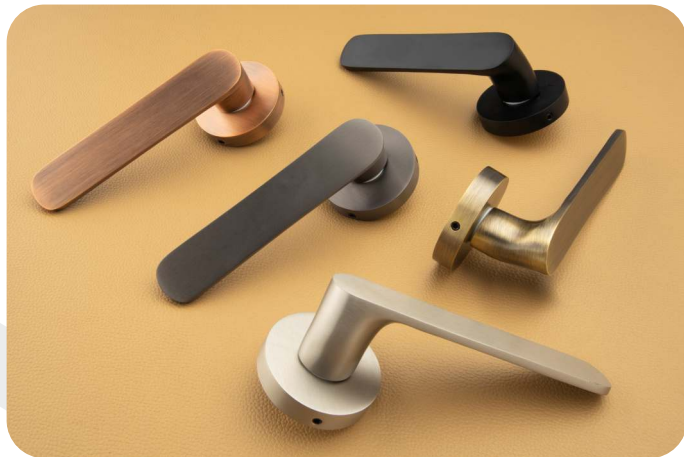

61

1061

	Brass Antique	4,430.00
	S. S. Finish	4,430.00
	Black Finish	4,430.00
	Z-Black	4,890.00
	PVD, Rose Gold, Gold	5,710.00

1062

62

	Brass Antique	3,640.00
	S. S. Finish	3,640.00
	Black Finish	3,640.00
	Z-Black, Two Tone	4,020.00
	PVD, Rose Gold, Gold	4,940.00